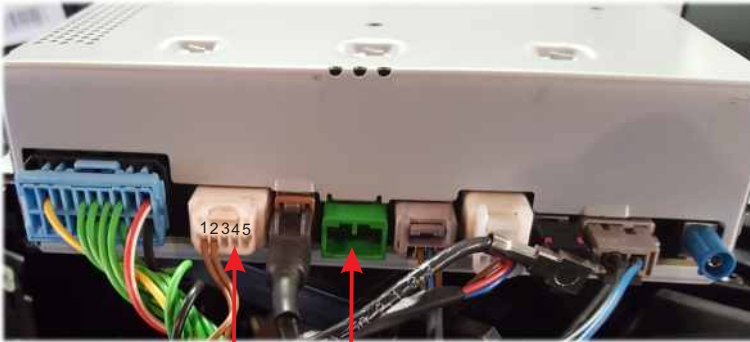

## Camera interface wiring diagram

Daimler TCC Touch Multimedia Radio