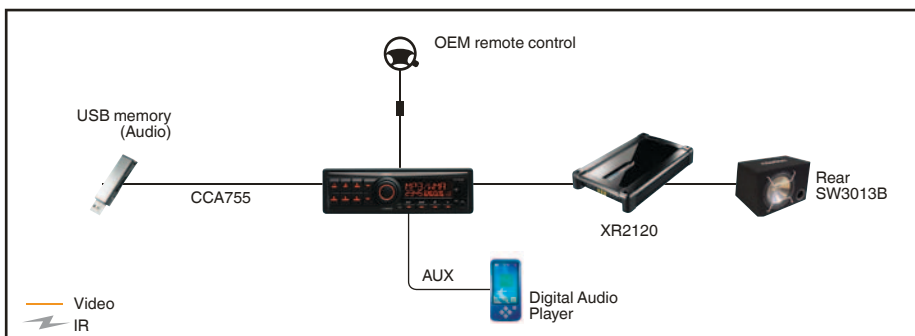

FZ102E SYSTEM EXAMPLE

Logistics Information

EAN code	4961033 01107 3
Outer carton	
Size (L x H x W) (mm)	470 x 360 x 320 (12 pcs.)
Weight (kgs)	15.0
Inner carton	
Size (L x H x W) (mm)	230 x 100 x 170
Weight (kgs)	1,15

clarion

Clarion Europe SAS
Z.I. du Pré à Varois 54670 Custines - France
Tel.: +33 (0)3 83 49 44 00 Fax.: +33 (0)3 83 24 17 62
info@clarion.fr