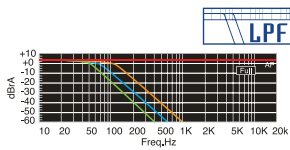

Low Pass Filter for subwoofer

Switching on the Low Pass Filter (LPF) will send only the low frequency range through specified outputs to ensure superb performance when connected to a subwoofer.

Memory back up